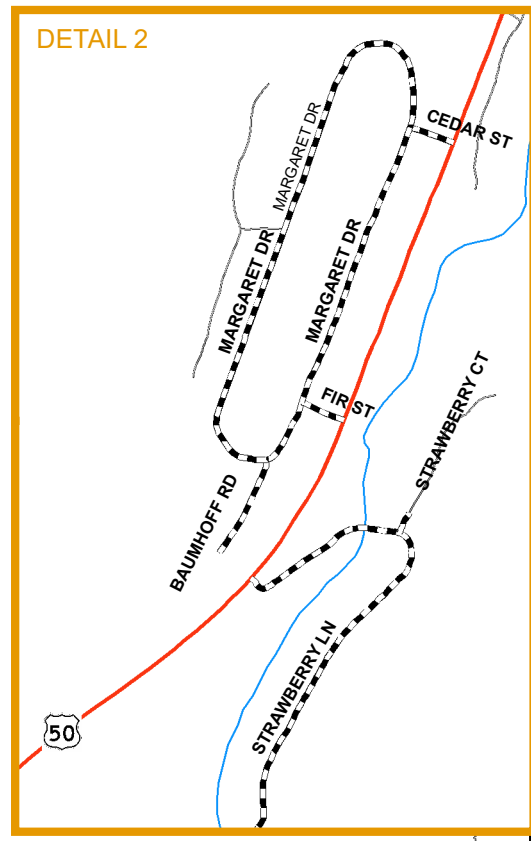

See Map 09G

9H24

See Map 10H

Lake Tahoe

9H35

Fallen Leaf Lake

9H45

SEE DETAIL 2

SEE DETAIL 3

9H55

SEE DETAIL 1

See Map 09J

See Map 08H

Map displayed in State Plane Coordinate System (NAD 1983 California Zone 2, feet)

- County Maintained Road
- Non County Maintained Road
- State Highway
- River
- Lake
- Map Sheet Boundary
- County Boundary

Map 09H  
YEAR 2022