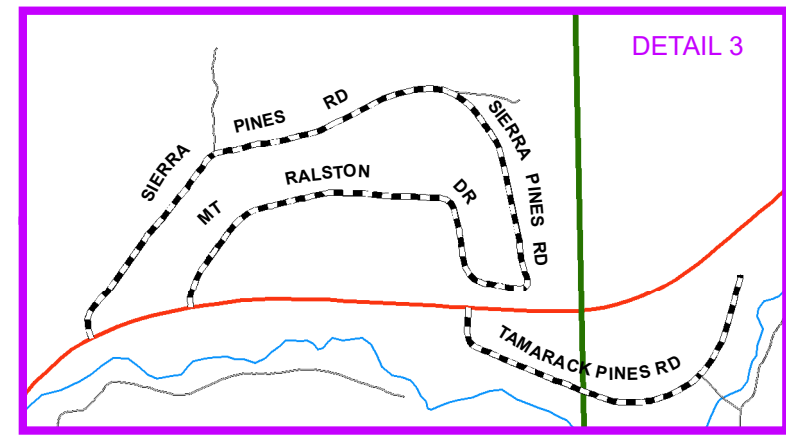

See Map 09G

9H24

See Map 10H

Lake Tahoe

9H35

Fallen Leaf Lake

9H45

SEE DETAIL 2

SEE DETAIL 3

9H55

SEE DETAIL 1

See Map 09J

See Map 08H

Map displayed in State Plane Coordinate System (NAD 1983 California Zone 2, feet)

- County Maintained Road
- Non County Maintained Road
- State Highway
- River
- Lake
- Map Sheet Boundary
- County Boundary

Map 09H  
YEAR 2022