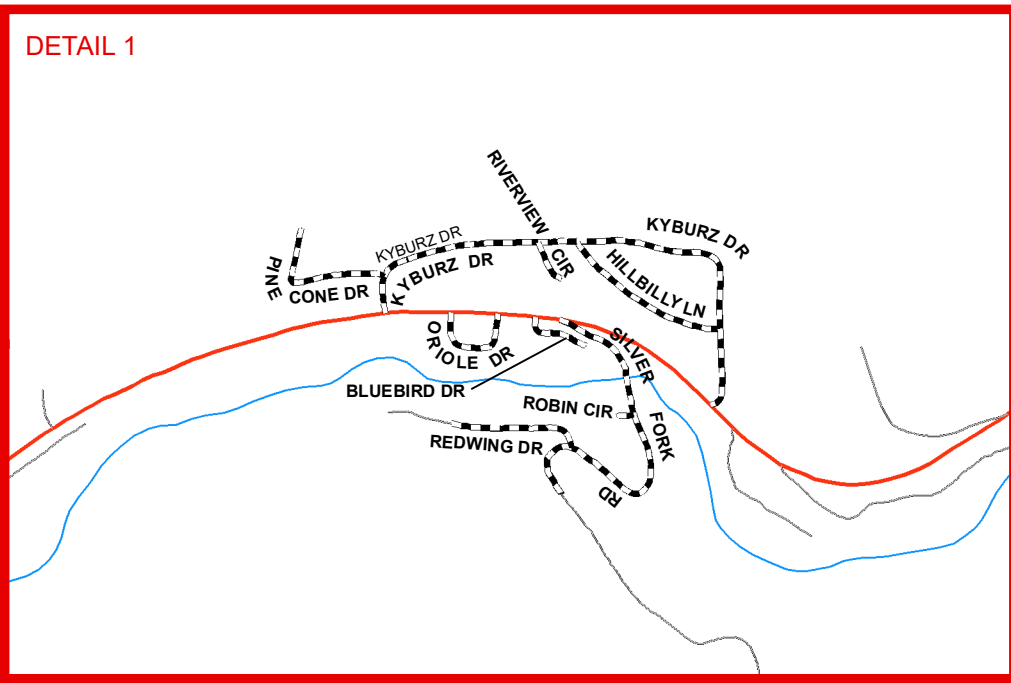

See Map 09G

9H24

See Map 10H

Lake Tahoe

9H35

Fallen Leaf Lake

9H45

SEE DETAIL 2

SEE DETAIL 3

9H55

SEE DETAIL 1

See Map 09J

See Map 08H

Map displayed in State Plane Coordinate System (NAD 1983 California Zone 2, feet)

- County Maintained Road
- Non County Maintained Road
- State Highway
- River
- Lake
- Map Sheet Boundary
- County Boundary

Map 09H  
YEAR 2022